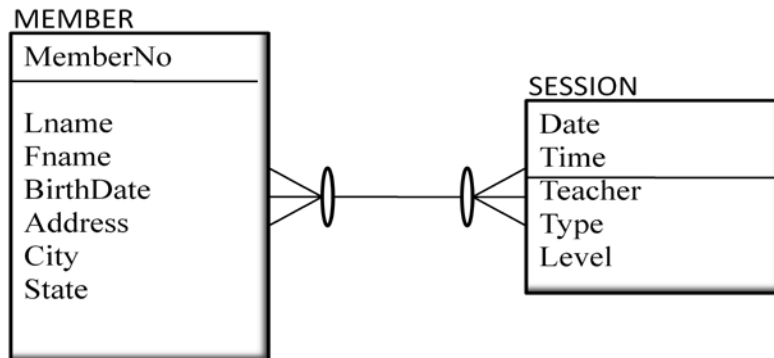

CSIS 3222, Final Exam, Fall 2008, Chapters 2, 5, 6 (excluding subtypes & recursive relationship)

Part III: Data Modeling and Design Problems (10 points each)

1) Given the following logical E-R diagram:

- a. Draw a physical E-R diagram to illustrate your transformation of the logical model into a physical database design. Members can have many different phone numbers, e.g., home, cell, work, etc.
- b. State any necessary referential integrity constraints.
- c. Create (on paper) tables with data that illustrates the type of relationship in your design. (The same tables that would be created in Access, Datasheet View.)

2) Given the following logical E-R diagram:

- a. Draw a physical E-R diagram to illustrate your transformation of the logical model into a physical database design. Members can enroll in many different exercise sessions. Each session meets at a specific date and time. No two sessions meet on the same day in the same time slot. Sessions are of a particular type, e.g., spinning, yoga. Each one also has a teacher and level of difficulty.
- b. State any necessary referential integrity constraints.
- c. Create (on paper) tables with data that illustrates the type of relationship in your design. (The same tables that would be created in Access, Datasheet View.) Use the member table from #1. Just create any other new tables that will be necessary to implement your design.

3) Our client wants us to develop a database that will support various applications including the following report. Develop a **logical** data model for this database. Use the Erwin crow's foot symbols. This report is from a group project from a previous semester.