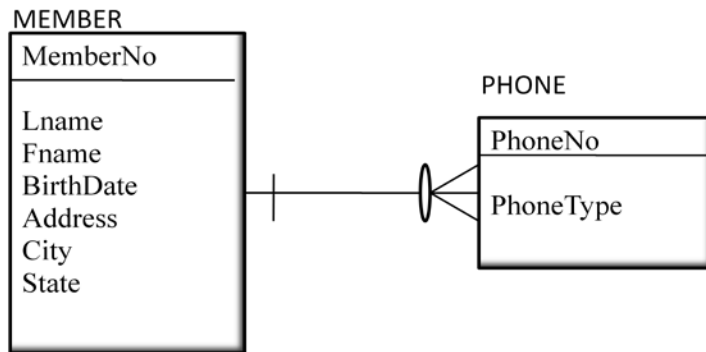

CSIS 3222, Final Exam, Fall 2008, Chapters 2, 5, 6 (excluding subtypes & recursive relationship)

Part III: Data Modeling and Design Problems (10 points each)

1) Given the following logical E-R diagram:

- a. Draw a physical E-R diagram to illustrate your transformation of the logical model into a physical database design. Members can have many different phone numbers, e.g., home, cell, work, etc.
- b. State any necessary referential integrity constraints.
- c. Create (on paper) tables with data that illustrates the type of relationship in your design. (The same tables that would be created in Access, Datasheet View.)

2) Given the following logical E-R diagram:

- a. Draw a physical E-R diagram to illustrate your transformation of the logical model into a physical database design. Members can enroll in many different exercise sessions. Each session meets at a specific date and time. No two sessions meet on the same day in the same time slot. Sessions are of a particular type, e.g., spinning, yoga. Each one also has a teacher and level of difficulty.
- b. State any necessary referential integrity constraints.
- c. Create (on paper) tables with data that illustrates the type of relationship in your design. (The same tables that would be created in Access, Datasheet View.) Use the member table from #1. Just create any other new tables that will be necessary to implement your design.